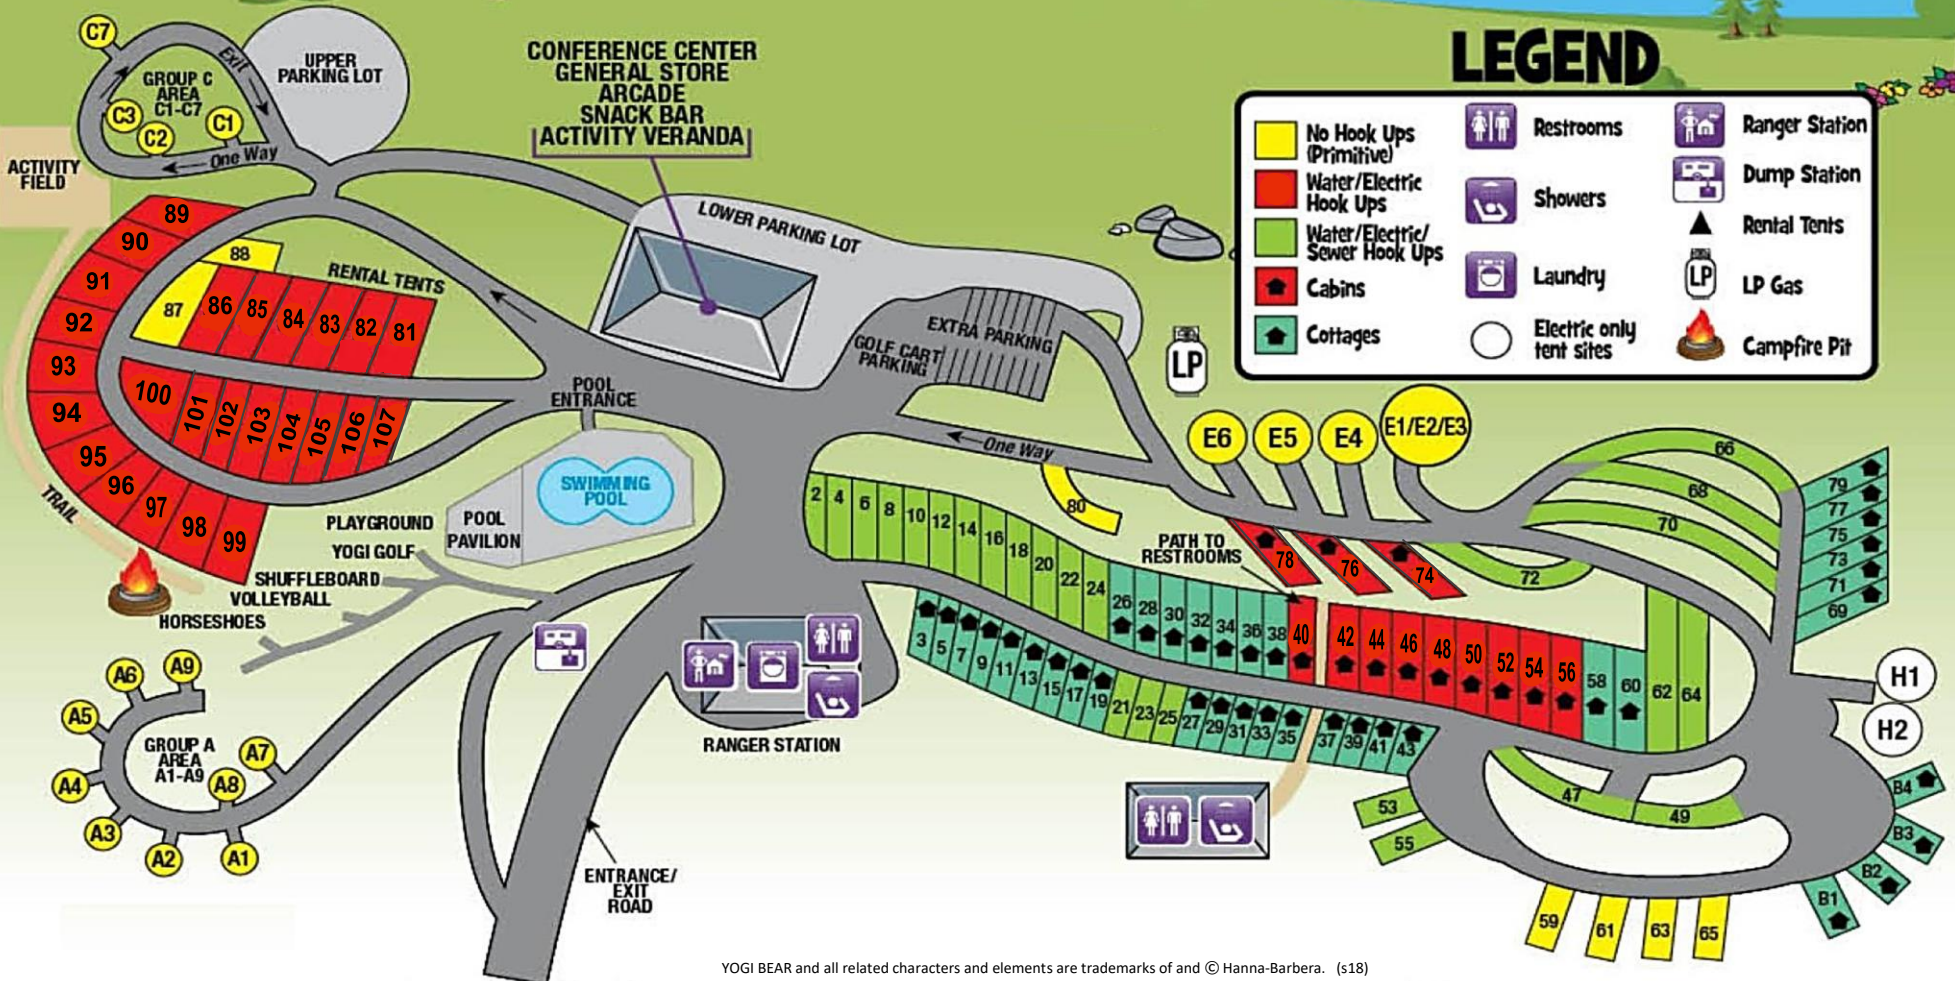

# AWARD WINNING FAMILY FUN RESORT

1/2 Mile from Six Flags® St. Louis

## LEGEND

	No Hook Ups (Primitive)		Restrooms		Ranger Station
	Water/Electric Hook Ups		Showers		Dump Station
	Water/Electric/Sewer Hook Ups		Laundry		Rental Tents
	Cabins		LP Gas		Campfire Pit
	Cottages		Electric only tent sites		